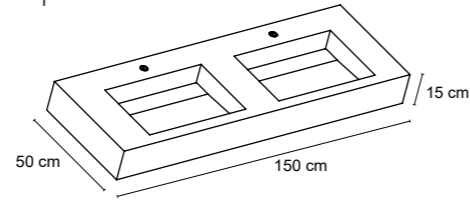

Suspended

L 150 L 150xW 50 - L 59.1"x W 19.7" **H 15 cm**
Suspended Natural **G-2990**