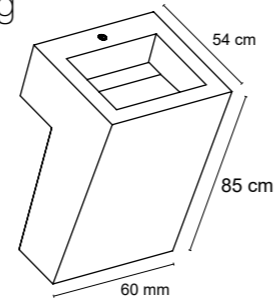

Standing

L 60 L 60 x W 54 - L 23.6" x W 21.3" **H 85 cm**
Standing Natural **G-2976**